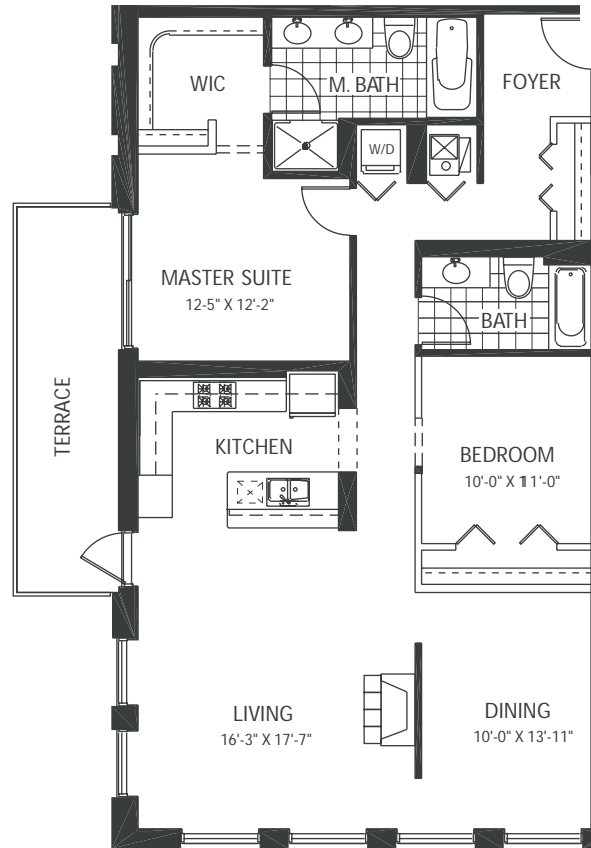

UNIT 1 1395 sq.ft.

- Hardwood flooring in main living areas
- Private outdoor terrace
- Dramatic 11' ceilings
- Exposed dustwork with painted concrete ceilings
- Floor-to-ceiling windows
- Gas fireplace with marble surround
- Granite kitchen countertops
- Designer appliances available in stainless steel, black or white
- Marble countertops in master bath
- Washer and dryer