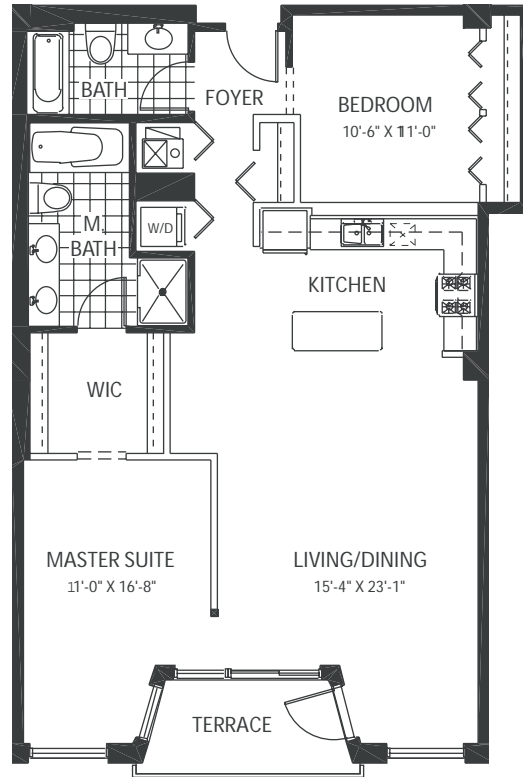

UNIT 7 1191 sq.ft.

- Hardwood Flooring in main living areas
- Private outdoor terrace
- Dramatic 11' ceilings
- Exposed ductwork with painted concrete ceilings
- Floor-to-ceiling windows
- Granite kitchen countertops
- Designer appliances available in stainless steel, black or white
- Marble countertops in bath
- Washer and dryer