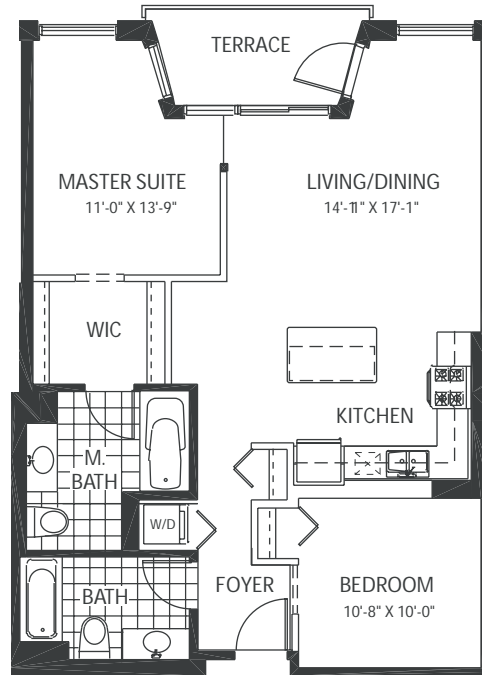

UNIT 8 991 sq.ft.

- Hardwood Flooring in main living areas
- Private outdoor terrace
- Dramatic 11' ceilings
- Exposed ductwork with painted concrete ceilings
- Floor-to-ceiling windows
- Granite kitchen countertops
- Designer appliances available in stainless steel, black or white
- Marble countertops in bath
- Washer and dryer