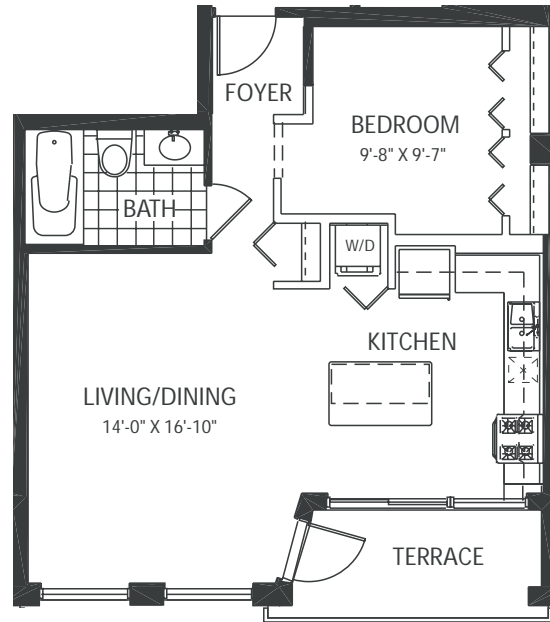

UNIT 11 715 sq.ft.

- Hardwood Flooring in main living areas
- Private outdoor terrace
- Dramatic 11' ceilings
- Exposed ductwork with painted concrete ceilings
- Floor-to-ceiling windows
- Gas fireplace with marble surround
- Granite kitchen countertops
- Designer appliances available in stainless steel, black or white
- Marble countertops in master bath
- Washer and dryer